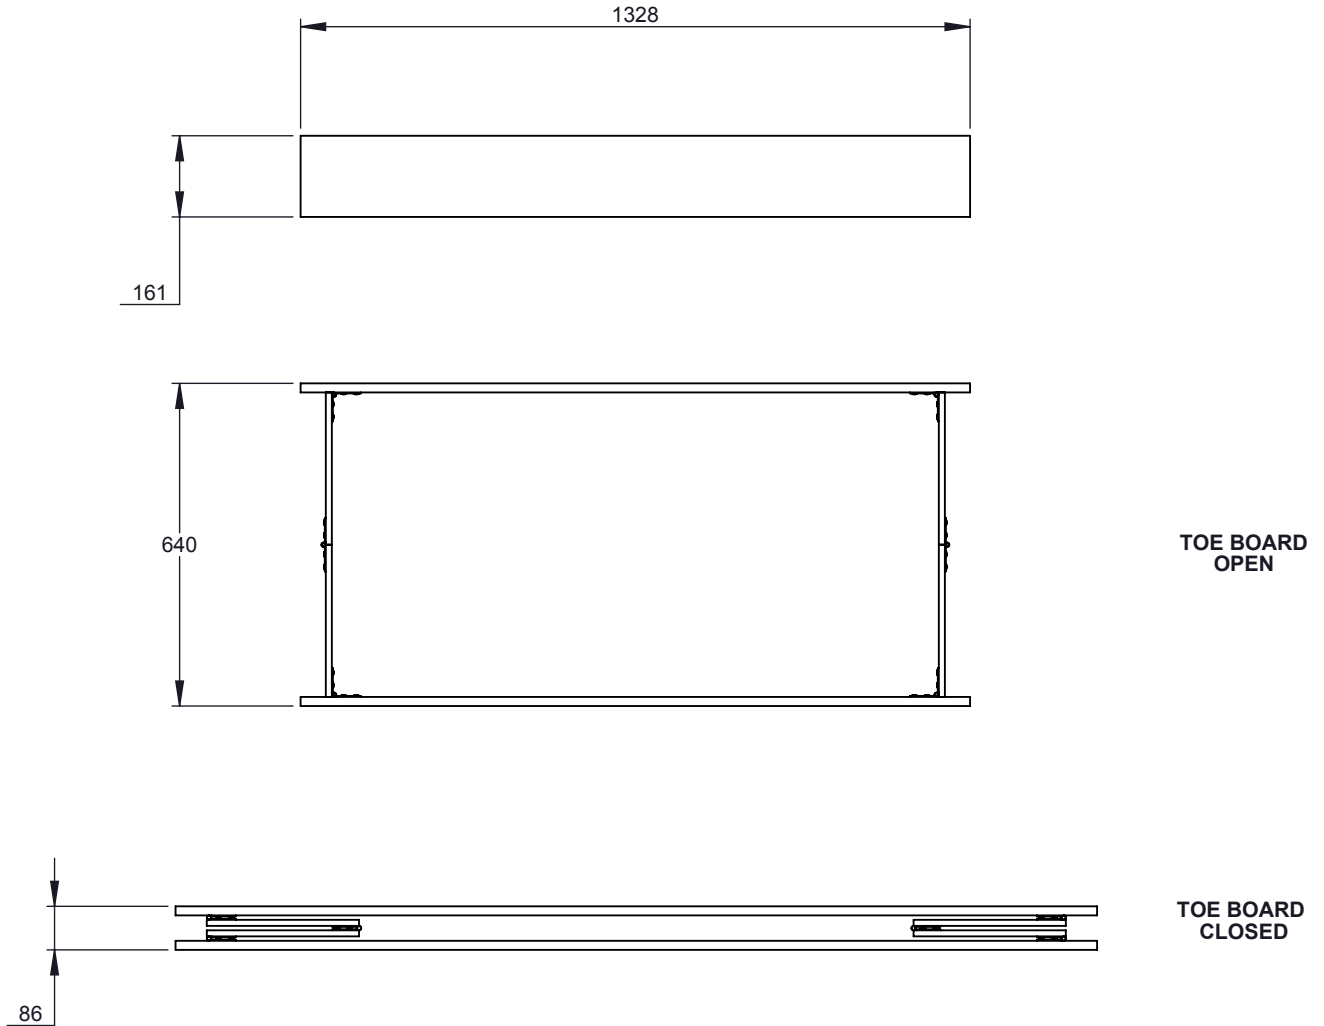

TECHNICAL SPECIFICATION

PART NO.	DESCRIPTION	WEIGHT
304514	FOLDING TOE BOARD KIT	9.7kg